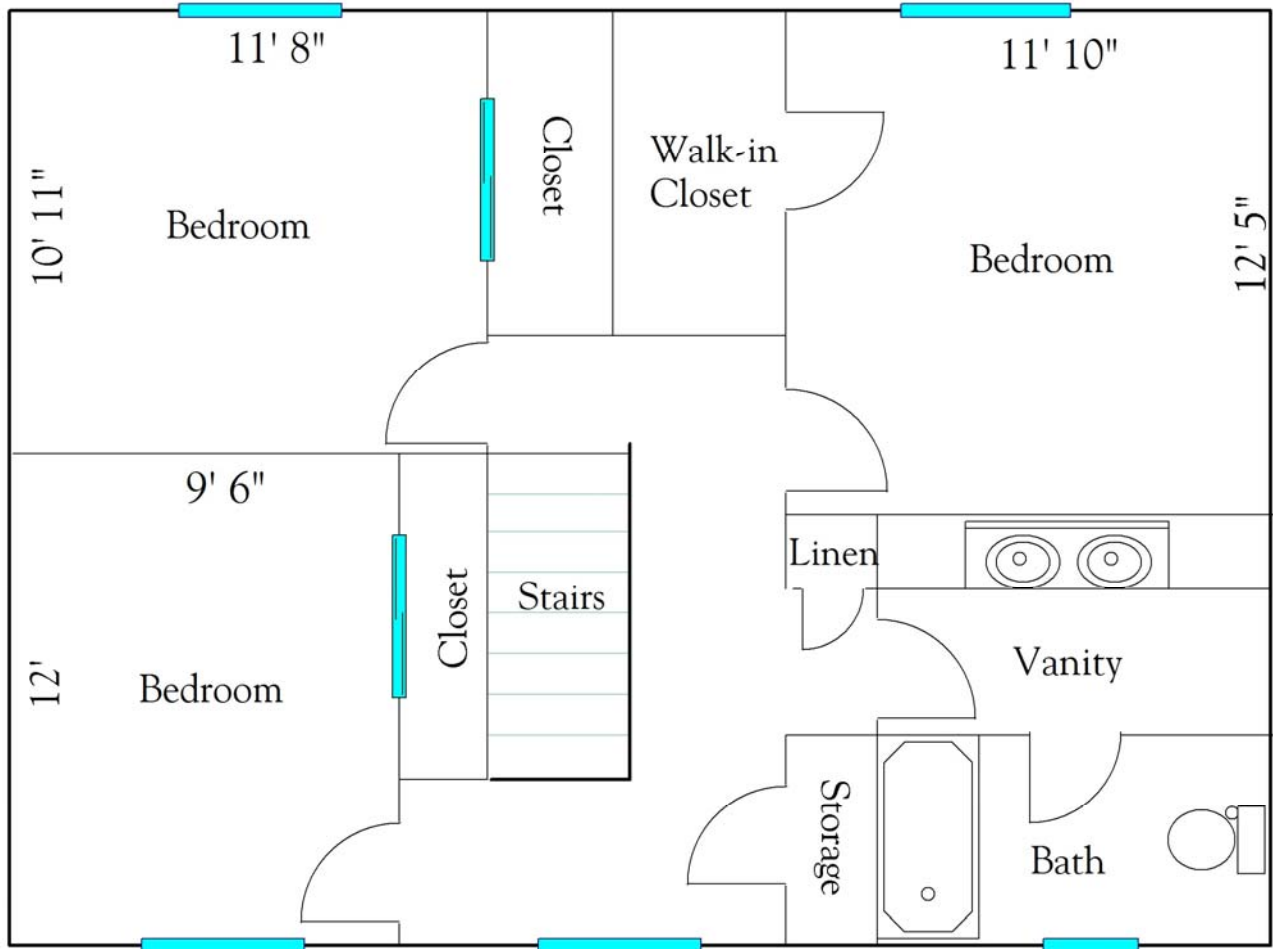

Four Bedroom Townhouse

Paradise Apartments

1115-1117 W. Sacramento Ave.

Chico, CA 95926

(530) 342-8166

FAX (530) 342-2150

www.everettapartments.com

Second Floor

- 1510 Square Feet
- Lots of storage
- All Modern Appliances
- Washer and Dryer
- One Car Garage