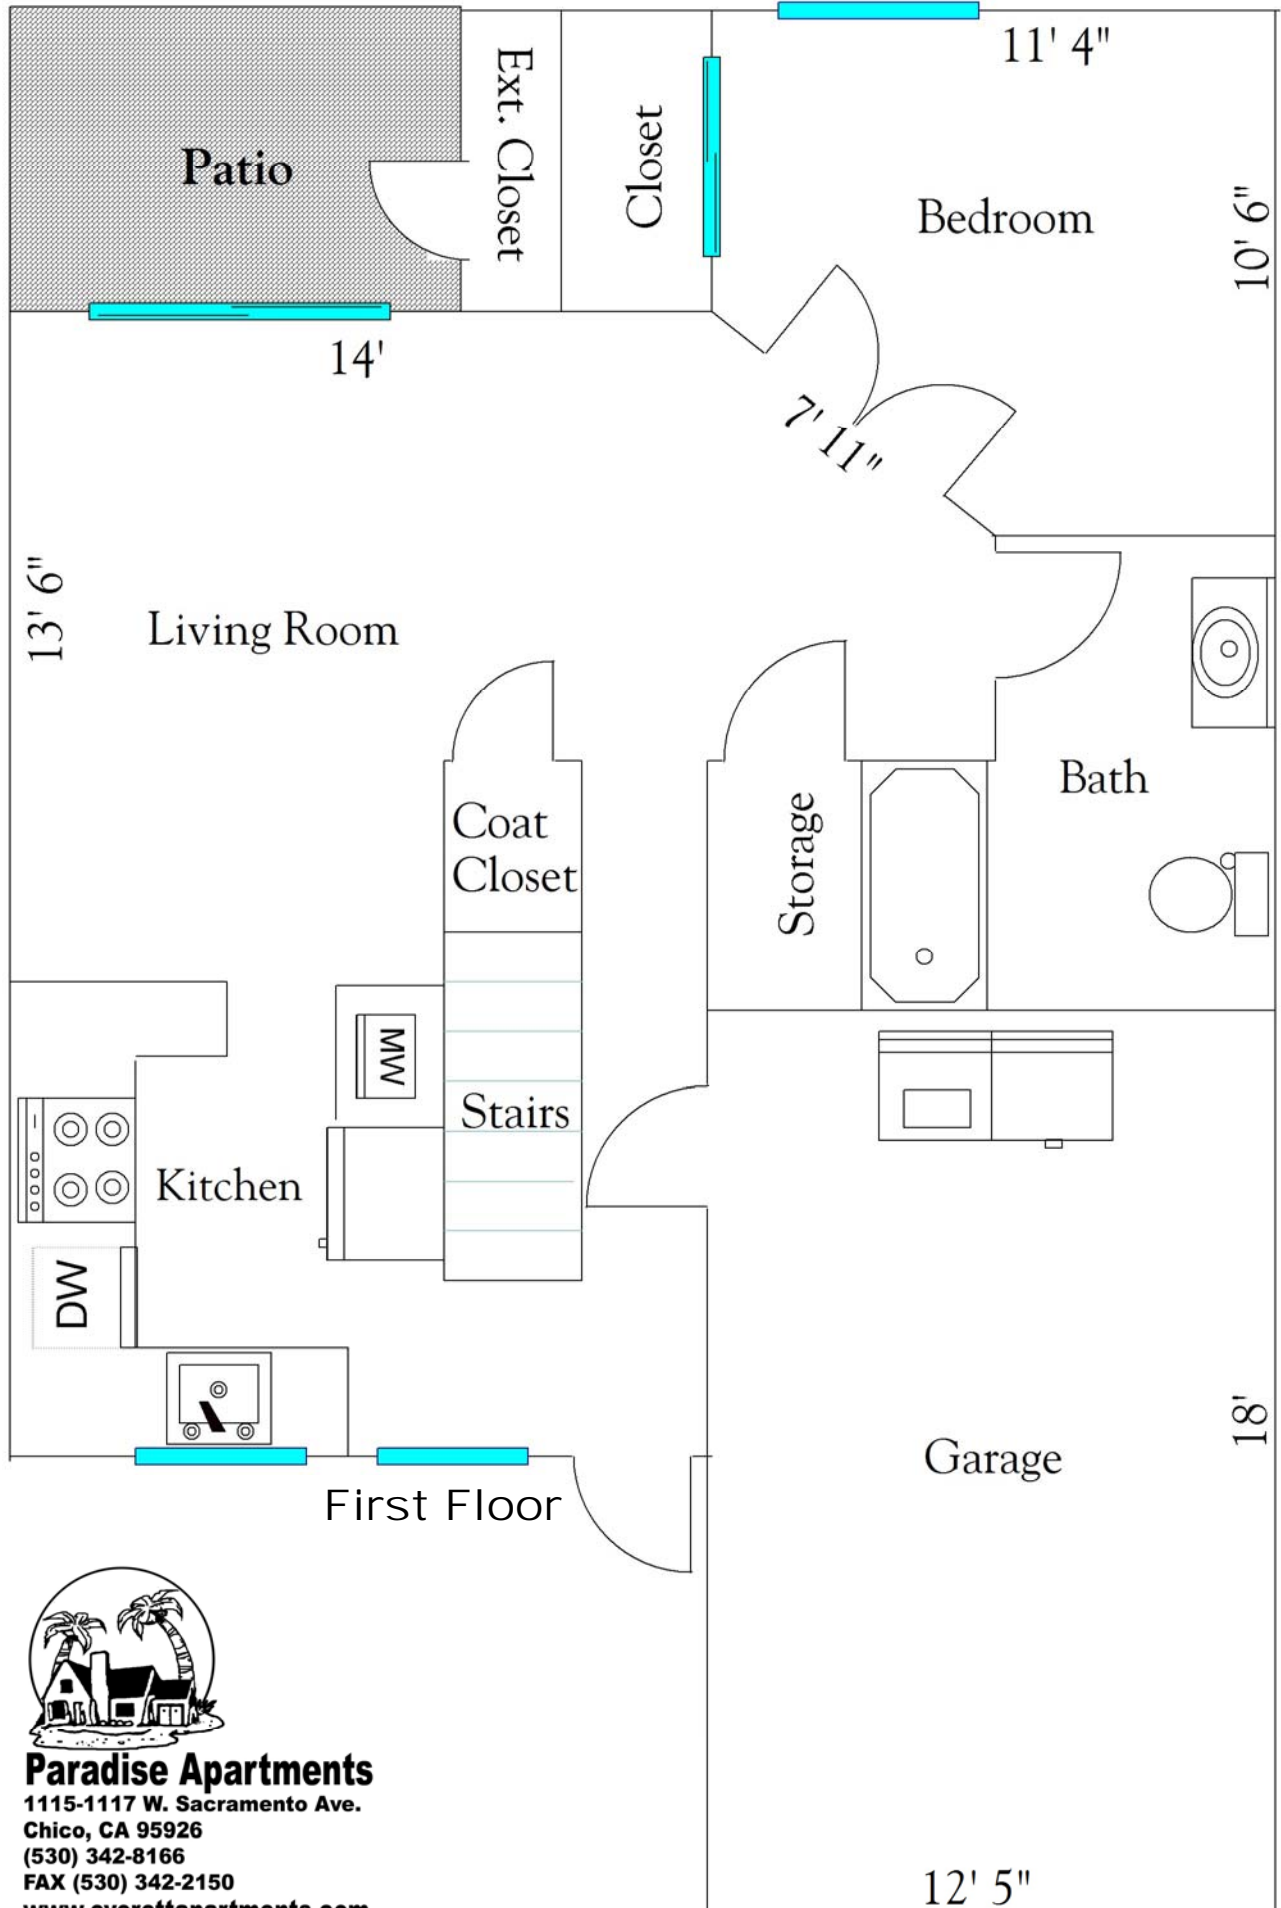

Four Bedroom Townhouse

Paradise Apartments

1115-1117 W. Sacramento Ave.

Chico, CA 95926

(530) 342-8166

FAX (530) 342-2150

www.everettapartments.com

Second Floor

- 1510 Square Feet
- Lots of storage
- All Modern Appliances
- Washer and Dryer
- One Car Garage